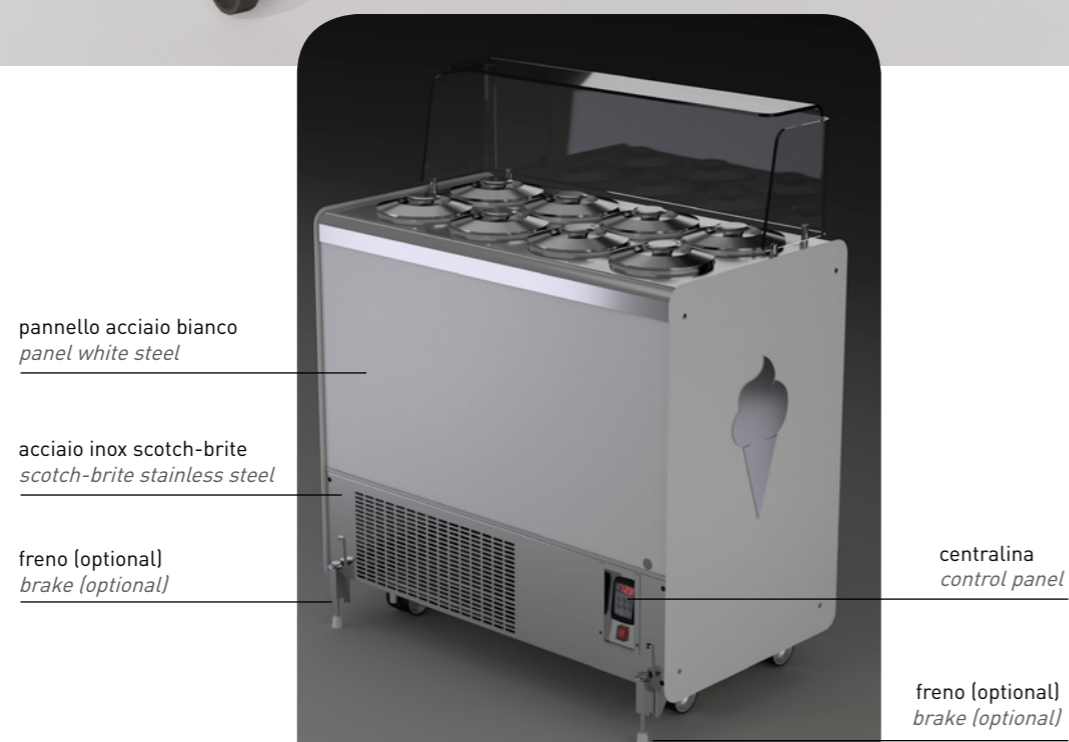

JOY

Pronto all'uso:

basta collegarlo alla presa di corrente.

Pratico e dinamico:

grazie alle ruote girevoli, JOY può essere facilmente movimentato all'interno e all'esterno del locale.

Ready to use:

just plug in.

Practical & dynamic:

equipped with swivel castors, JOY can be easily moved between outdoor and indoor.