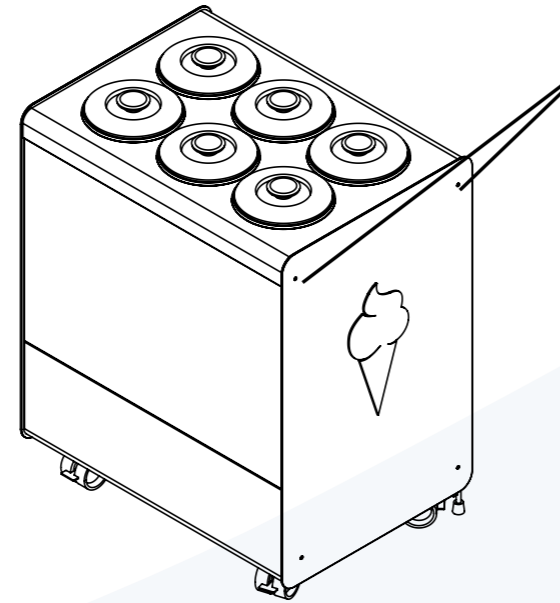

Facilità di pulizia *Ease of cleaning*

1
Allentare
le viti superiori
dei fianchi

Loosen the upper
screws